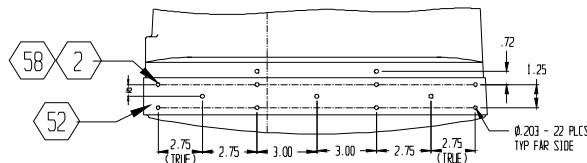

# Sahara TurboDryer Pictorial Breakdown

FRONT VIEW

SIDE VIEW

PARTIAL LEFT SIDE VIEW

(-BAL, -BAL 230V, -HP BAL, -BAL HP SB, -BAL 230V SB, -HP BAL LA & -HP BAL BLK ASSEMBLIES ONLY)

PARTIAL FRONT VIEW

PARTIAL FRONT VIEW

(-PRO, -PRO 230V, -PRO 230V UK, -SM, -SP, -PRO HP, -PRO STOP, -PRO 230V CV & -HP BAL LA ASSEMBLIES ONLY)

PARTIAL TOP VIEW

(-BAL, -BAL 230V, -HP BAL, -BAL HP SB, -BAL 230V SB, -HP BAL LA & -HP BAL BLK ASSEMBLIES ONLY)