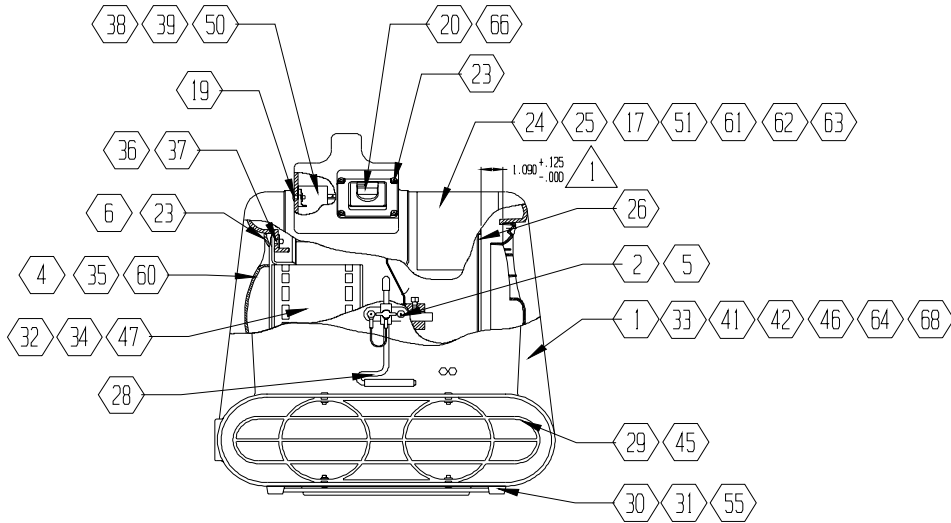

SIDE VIEW

Sahara TurboDryer Pictorial Breakdown

FRONT VIEW