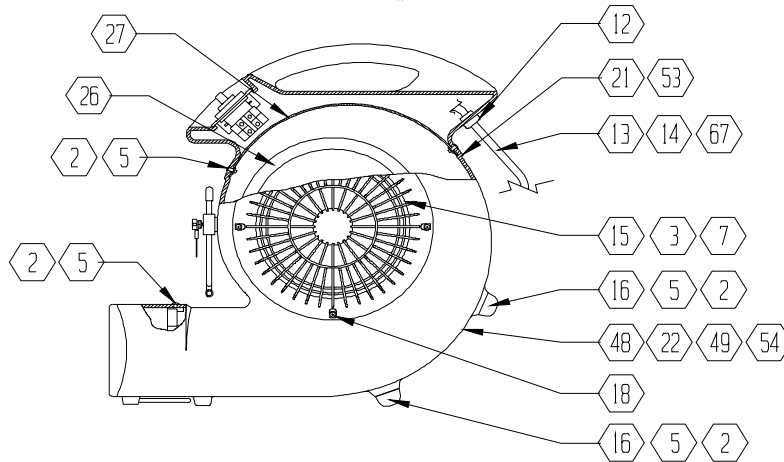

Sahara TurboDryer Pictorial Breakdown

PARTIAL LEFT SIDE VIEW

(-BAL, -BAL 230V, -HP BAL, -BAL HP SB, -BAL 230V SB, -HP BAL LA & -HP BAL BLK ASSEMBLIES ONLY)

PARTIAL FRONT VIEW

(-PRO, -PRO 230V, -PRO 230V UK, -SM, -SP, -PRO HP, -PRO STOP, -PRO 230V CV & -HP BAL LA ASSEMBLIES ONLY)

(-BAL, -BAL 230V, -HP BAL, -BAL HP SB, -BAL 230V SB, -HP BAL LA & -HP BAL BLK ASSEMBLIES ONLY)

F65KK