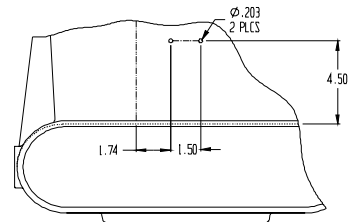

# Sahara TurboDryer Pictorial Breakdown

FRONT VIEW

SIDE VIEW

PARTIAL LEFT SIDE VIEW

(-BAL, -BAL 230V, -HP BAL, -BAL HP SB, -BAL 230V SB, -HP BAL LA & -HP BAL BLK ASSEMBLIES ONLY)

PARTIAL FRONT VIEW

PARTIAL FRONT VIEW

(-PRO, -PRO 230V, -PRO 230V UK, -SM, -SP, -PRO HP, -PRO STOP, -PRO 230V CV & -HP BAL LA ASSEMBLIES ONLY)

PARTIAL TOP VIEW

(-BAL, -BAL 230V, -HP BAL, -BAL HP SB, -BAL 230V SB, -HP BAL LA & -HP BAL BLK ASSEMBLIES ONLY)