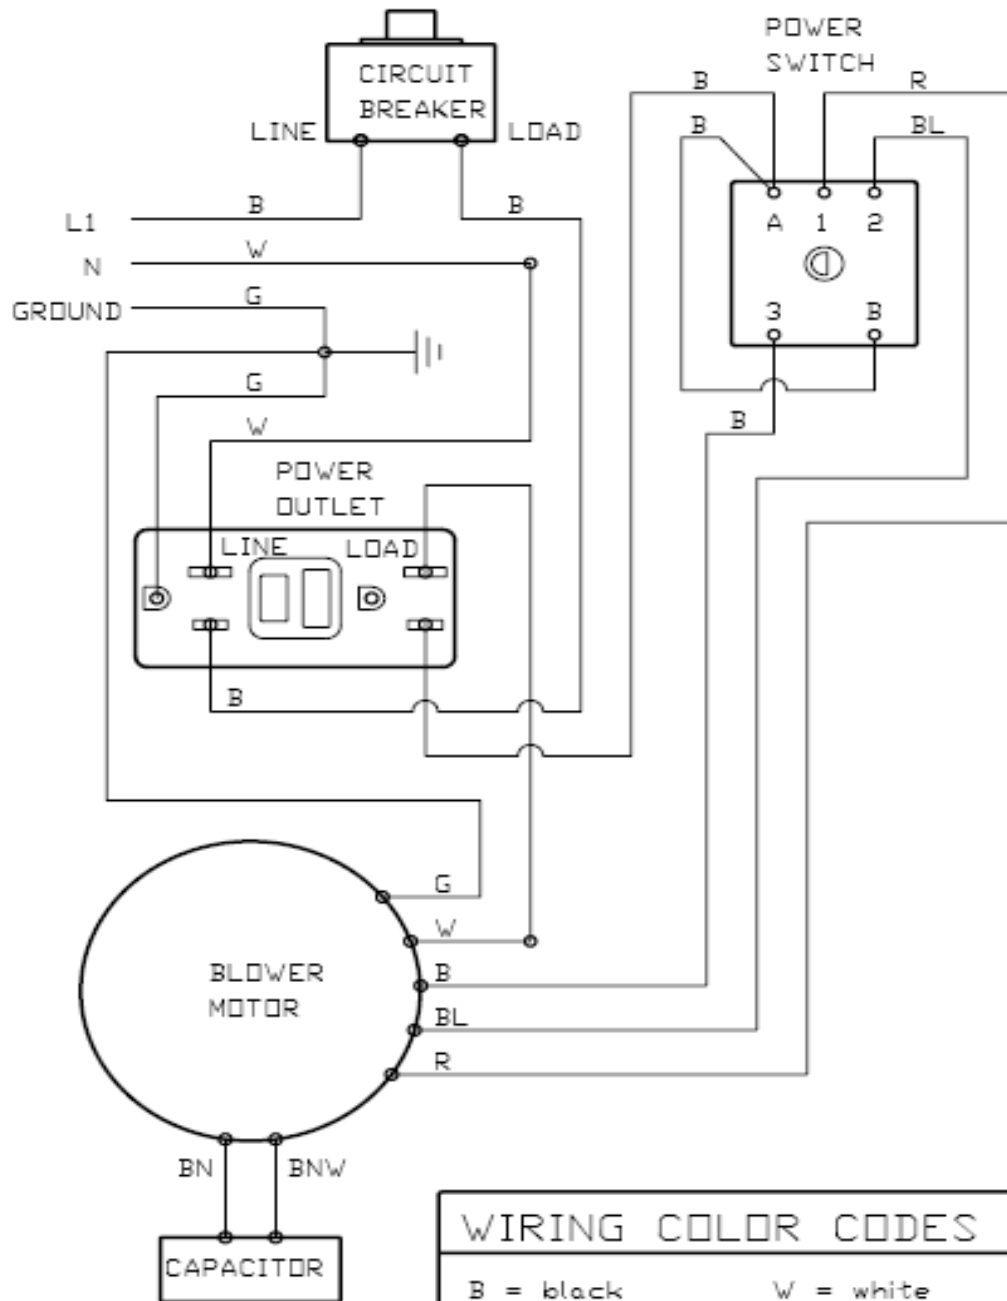

# JET CXV - 115V 60HZ WIRING DIAGRAM

WIRING COLOR CODES	
B = black	W = white
G = green	BN = brown
R = red	BL = blue
GY = grn/yellow	BNW = brn/white