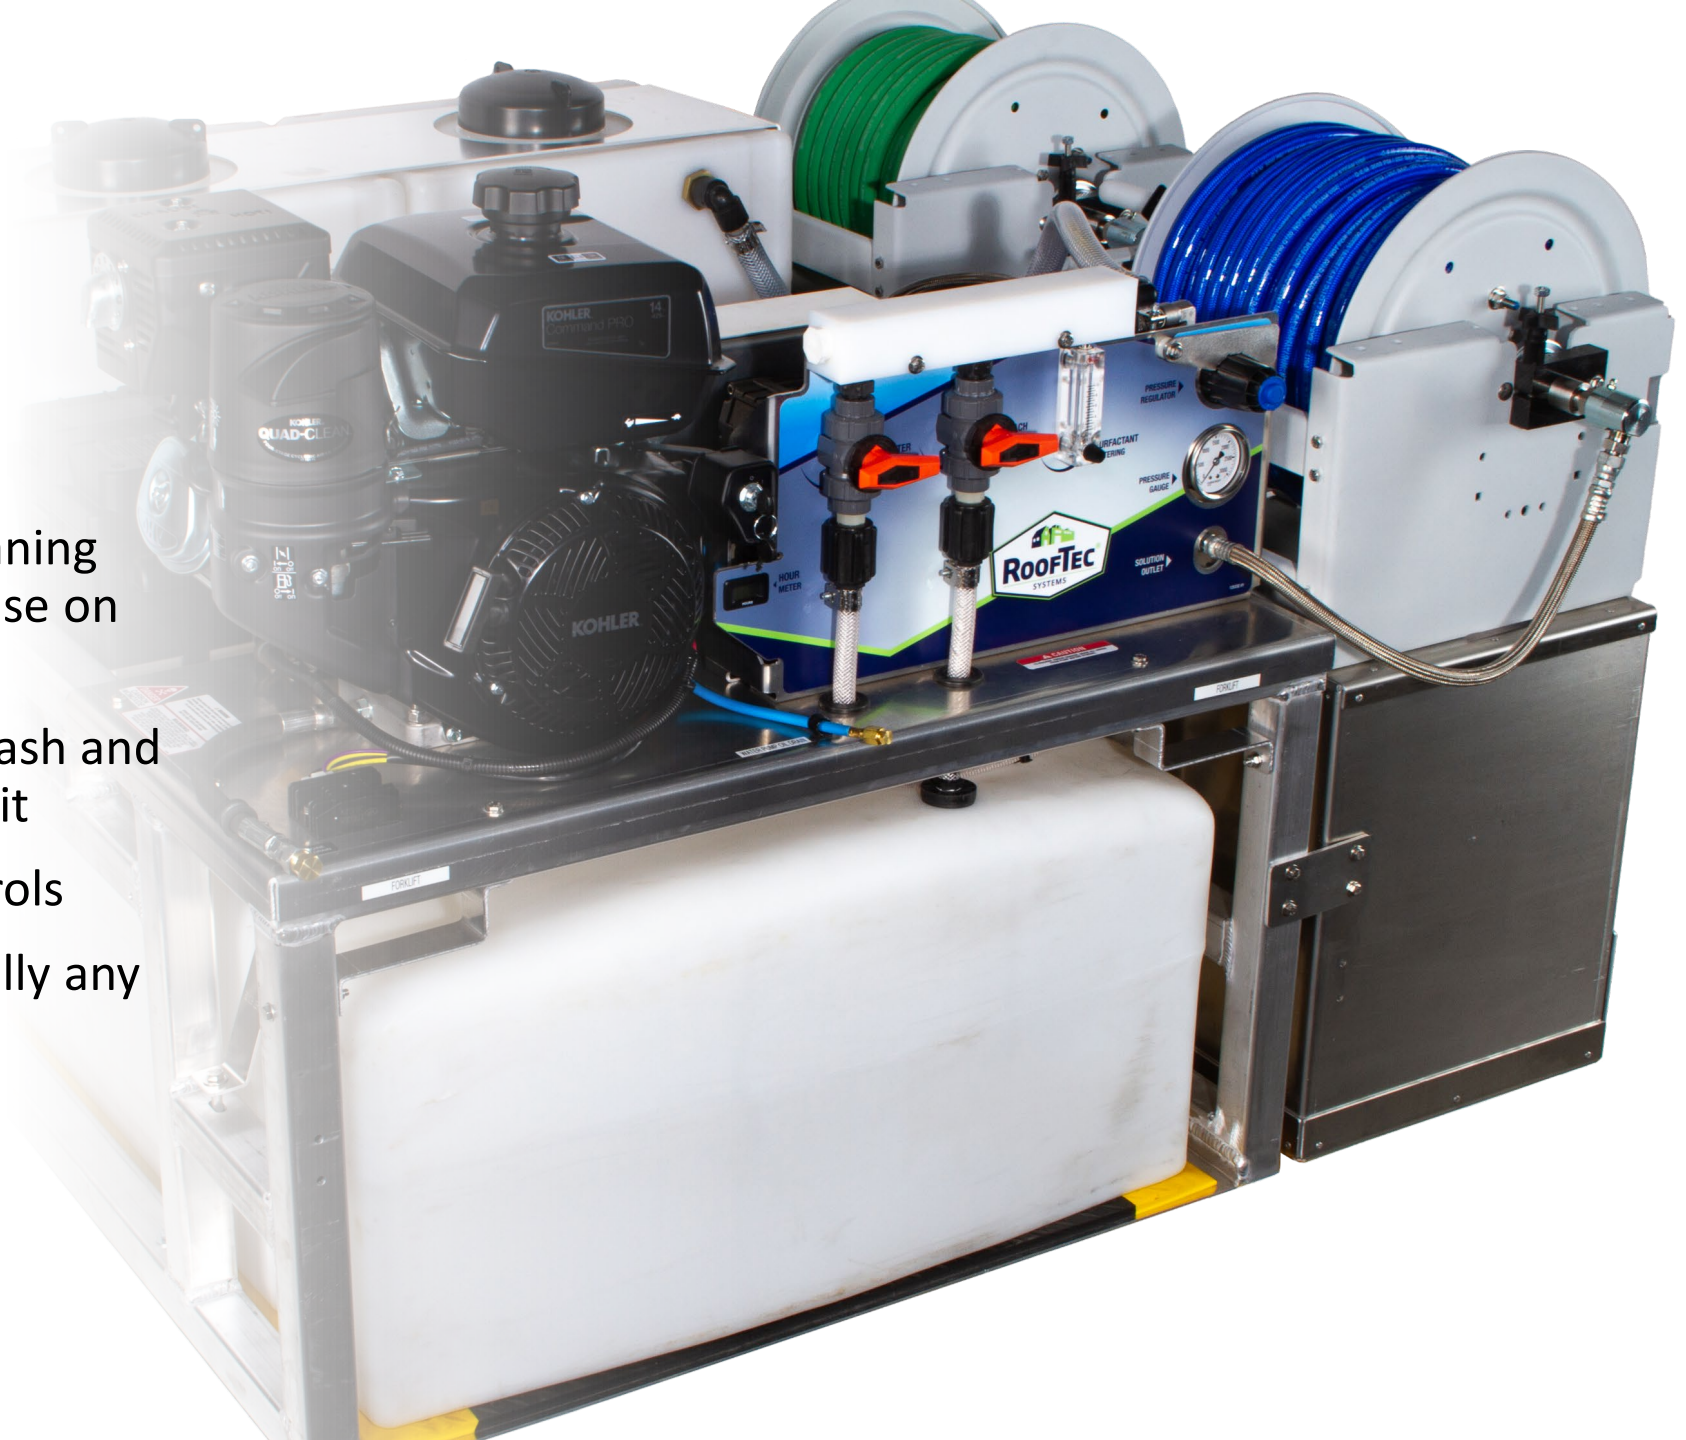

XCS 500
Quick Specs/Information

What is the XCS500?

- An all-in-one exterior cleaning system, unlike anything else on the market
- Allows you to Pressure Wash and Soft Wash all with one unit
- Custom, easy to use controls
- Allows you to clean virtually any exterior surface
- For both residential and commercial cleaning

XCS500: An Overview

5.5 GPM, High Performance General Pump with Stainless steel heads and ceramic plungers for chemical injection

Extremely reliable and quiet 14hp Kohler Engine able to run for 7 hours on a single tank of gas

Spray up to 35-40 ft for easy roof and siding cleaning from the ground

XCS500 Specs

Engine Speed	2500 RPM (Max) / 900 RPM (Idle)
Water Pump RPM	1785 RPM (Max)
Water Pump Flow Rate	5.5 GPM (Max)
Bleach Tank Capacity	110 Gallons
Utility Tanks Capacity	12 Gallons (Each)
Console Weight	640 lbs. (Dry)
Max Operating Weight	1840 lbs. (Full Tanks)
Included Solution Hose	200ft. High Pressure/Chem Resistant Hose
Included Supply Hose	100ft. Standard ½ Garden Hose
Included Accessories	Stainless Steel Spray Gun, J-Rod w/4 Tips