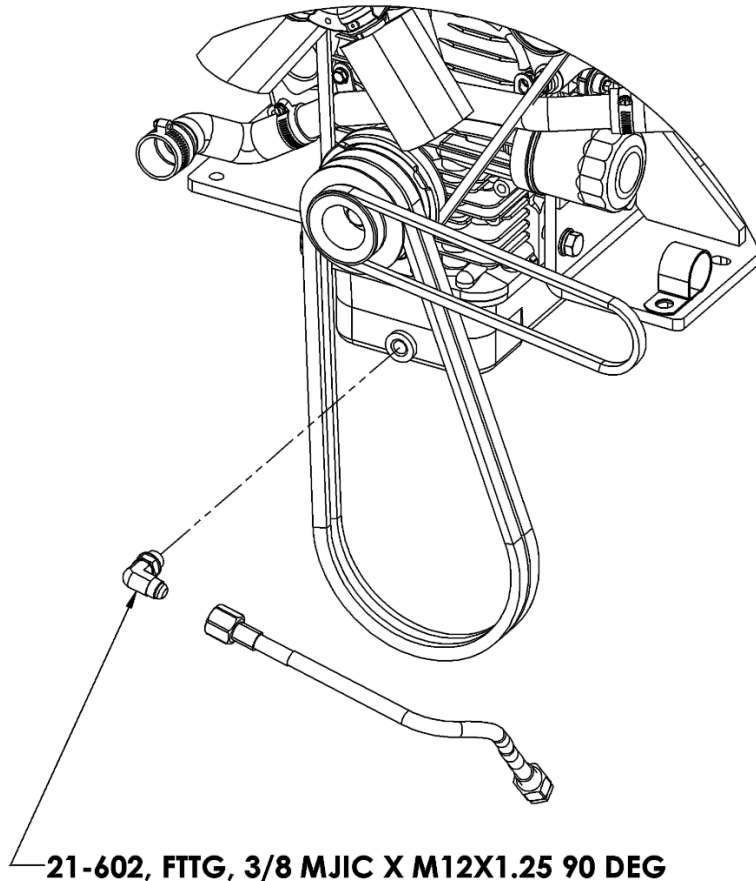

Technical Service Bulletin

To: Sapphire Service Techs
Date: 6/5/2018
TSB#: 180618

ATTENTION:

ENGINE OIL DRAIN FITTING REPLACEMENT PART NUMBER UPDATED TO 21-602 FOR ALL 570 TRUCKMOUNT UNITS.

The part number for the Legend Brands 570 Truckmount engine oil drain fitting, 21-142, has been obsoleted for ALL serial number ranges of the 570 Truckmount. This fitting has been replaced with Legend Brands part number 21-602. This has always been a proprietary part and cannot be replaced with an off-the-shelf component. Please contact Legend Brands for 21-602 when ordering a replacement oil drain fitting for ANY 570 Truckmount unit.