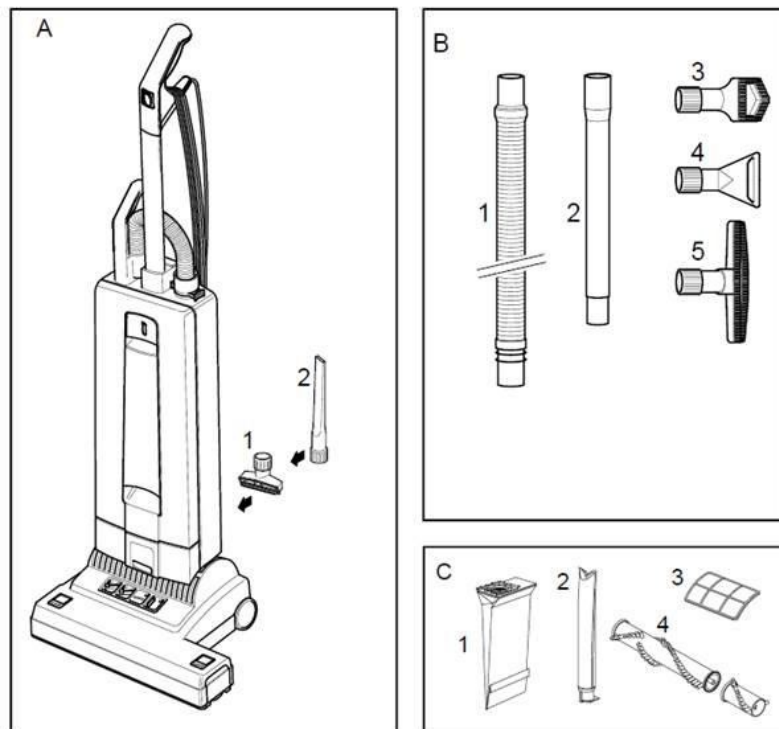

Prochem Commercial Vacuum Cleaners

Service Parts and Optional Attachments

Maintain and enhance your Prochem commercial vacuum cleaners with these high quality service parts and accessories. The items listed below are suitable for use on the **U-Vac Manual Height Adjustment Vacuum** (1.012-033.0) and the **PV12 Automatic Height Adjustment Vacuum** (1.012-041.0). Use the drawings on the left identify the part and the table on the right to locate the part number.

A. Attachments included with each vacuum cleaner

- A1 8.614-086.0 Crevice nozzle
- A2 8.614-631.0 Upholstery nozzle

B. Optional attachments

- B1 8.613-769.0 Extension hose
- B2 8.614-151.0 Straight tube
- B3 8.614-100.0 Dusting brush
- B4 Not available
- B5 8.614-653.0 Wall and floor brush
- * 8.614-629.0 Upholstery nozzle